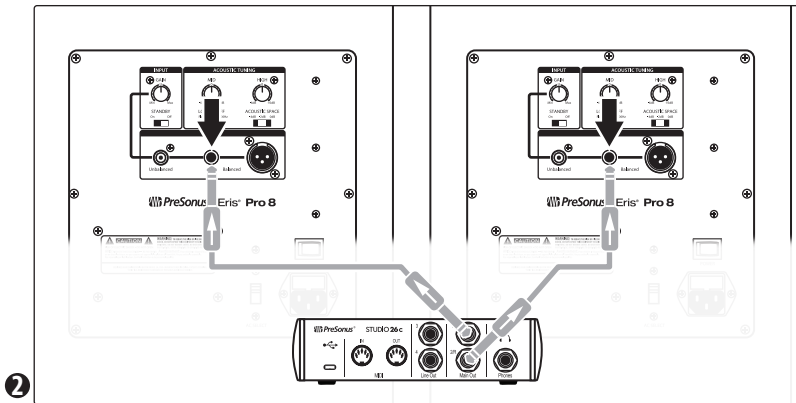

Eris® Pro Series

High-Definition Coaxial Monitors

Quick Start Guide

Eris® Pro Series

High-Definition Coaxial Monitors

Quick Start Guide

place serial number here

Register your Eris monitor to get your manual. Visit **my.presonus.com** and create or log into your MyPreSonus user account to manage all your PreSonus hardware and software registrations, connect with Tech Support, and more. You can also register using the MyPreSonus app on your mobile device.