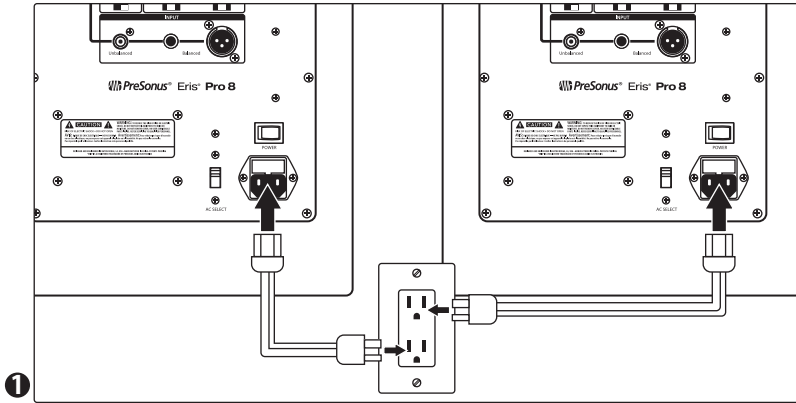

Eris® Pro Series

High-Definition Coaxial Monitors

Quick Start Guide

Eris® Pro Series

High-Definition Coaxial Monitors

Quick Start Guide

place serial number here

Register your Eris monitor to get your manual. Visit **my.presonus.com** and create or log into your MyPreSonus user account to manage all your PreSonus hardware and software registrations, connect with Tech Support, and more. You can also register using the MyPreSonus app on your mobile device.