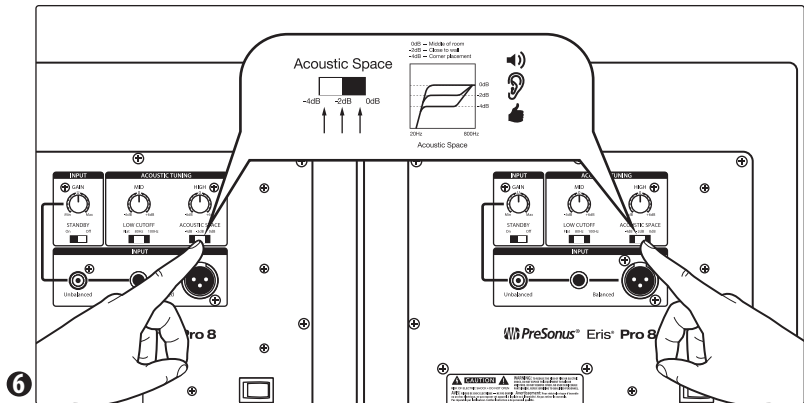

Eris® Pro Series

High-Definition Coaxial Monitors

Quick Start Guide

Eris® Pro Series

High-Definition Coaxial Monitors

Quick Start Guide

place serial number here

Register your Eris monitor to get your manual. Visit **my.presonus.com** and create or log into your MyPreSonus user account to manage all your PreSonus hardware and software registrations, connect with Tech Support, and more. You can also register using the MyPreSonus app on your mobile device.