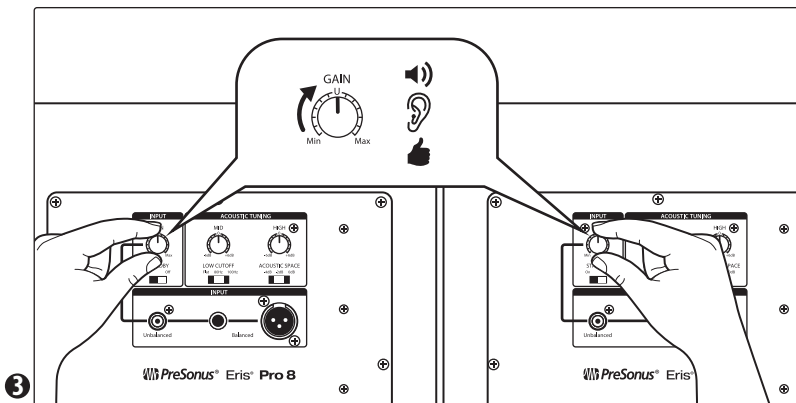

Eris® Pro Series

High-Definition Coaxial Monitors

Quick Start Guide

Eris® Pro Series

High-Definition Coaxial Monitors

Quick Start Guide

place serial number here

Register your Eris monitor to get your manual. Visit **my.presonus.com** and create or log into your MyPreSonus user account to manage all your PreSonus hardware and software registrations, connect with Tech Support, and more. You can also register using the MyPreSonus app on your mobile device.