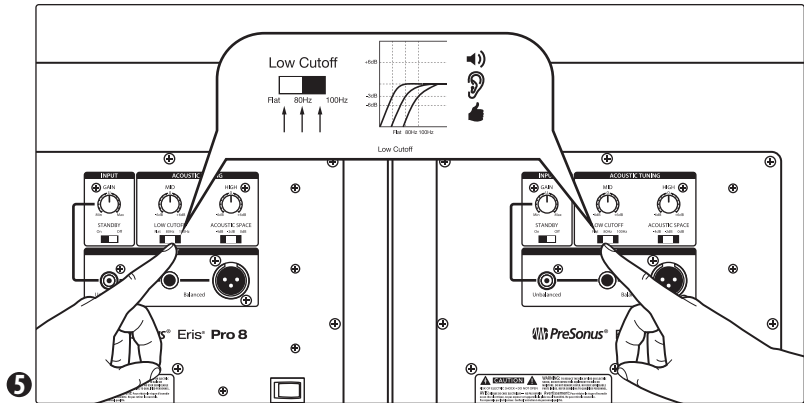

Eris® Pro Series

High-Definition Coaxial Monitors

Quick Start Guide

Eris® Pro Series

High-Definition Coaxial Monitors

Quick Start Guide

place serial number here

Register your Eris monitor to get your manual. Visit **my.presonus.com** and create or log into your MyPreSonus user account to manage all your PreSonus hardware and software registrations, connect with Tech Support, and more. You can also register using the MyPreSonus app on your mobile device.