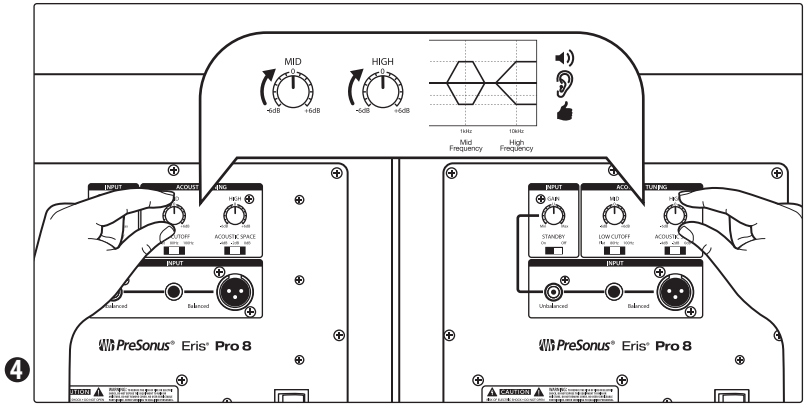

Eris® Pro Series

High-Definition Coaxial Monitors

Quick Start Guide

Eris® Pro Series

High-Definition Coaxial Monitors

Quick Start Guide

place serial number here

Register your Eris monitor to get your manual. Visit **my.presonus.com** and create or log into your MyPreSonus user account to manage all your PreSonus hardware and software registrations, connect with Tech Support, and more. You can also register using the MyPreSonus app on your mobile device.